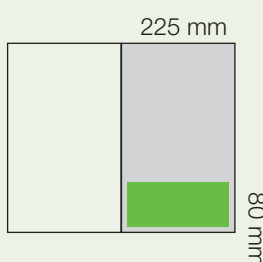

### Advertising size specifications

#### Material Specifications

Full Page Trim 297 x 225mm

Third Page Vertical Trim 80 x 297mm

Third Page Horizontal Trim 225 x 80 mm

#### Artwork Specifications

- Bleed, minimum 3mm outside trim
- Type area, 10mm inside trim
- Trim marks
- Fonts outlined in eps and embedded in pdf
- All Images CMYK @ 300dpi when printed at 100%
- Spot colours will be converted to CMYK
- We accept files created in the following applications:  
Adobe Acrobat · Adobe Illustrator · Adobe Photoshop  
Quark · Microsoft Word Text Files Only
- Where possible, please supply logos as Illustrator.eps

Full Page

Third Page Vertical

Third Page Horizontal

Trim Area      Type Area