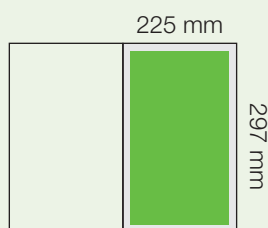

FOOD

COMPANION

INTERNATIONAL

Food Companion International Publication

Advertising size specifications

Advertising with us!

We specialise in chef workshops incorporating the latest in food & beverage products for chefs, food purveyors and manufacturers. We offer a range of creative packages to promote and sell your product.

Material Specifications

Full Page Trim 297 x 225mm

Third Page Vertical Trim 80 x 297mm

Third Page Horizontal Trim 225 x 80 mm

Artwork Specifications

- Bleed, minimum 3mm outside trim
- Type area, 10mm inside trim
- Trim marks
- Fonts outlined in eps and embedded in pdf
- All Images CMYK @ 300dpi when printed at 100%
- Spot colours will be converted to CMYK
- We accept files created in the following applications:
  Adobe Acrobat · Adobe Illustrator · Adobe Photoshop
  Quark · Microsoft Word Text Files Only
- Where possible, please supply logos as Illustrator.eps

Full Page

Trim Area   Type Area

Advertising with us

Mel Nathan

Advertising Sales

Tel 0413 616 683

mel@foodcompanion.com

Marianella Medrano

Production

Tel 0416 166 784

marianella@ella-design.com